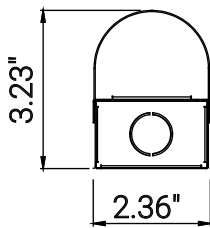

# 85467-SU

**sunlite**

LFX/EC/4'/MW/4SCT

LED Strip Fixture 120-277V 1-10V Dimming 25W/30W/40W  
30K-50K

Project: \_\_\_\_\_  
Type: \_\_\_\_\_  
Catalog #: \_\_\_\_\_  
Date: \_\_\_\_\_  
Comments: \_\_\_\_\_